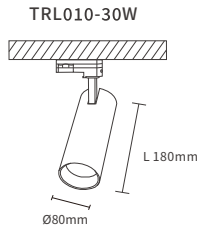

The orange markings are clickable

BACK ↻

TRL003

TRL004

The orange markings are clickable

BACK ↻

- IP **20**
- PF **0.9**
- UGR **≤19**

TRL010