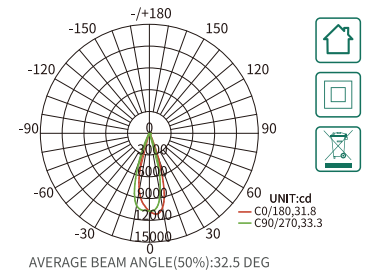

The orange markings are clickable

BACK ↻

IP **20**
PF **0.9**
UGR **≤19**