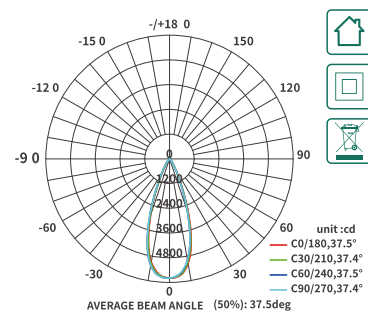

The orange markings are clickable

BACK ↶

SKU	Foto	Spiegazione
AM01B		Movable joint/White
AM01N		Movable joint/Black
AS01B		Suspension kit for track/3m/White
AS01N		Suspension kit for track/3m/black
AS02B		Suspension kit for track/5m/White
AD01B		Addattator with cable/2m/White
AD01N		Addattator with cable/2m/Black

- IP 20
- PF 0.9
- UGR ≤19

TRL002

Lumen	2420lm/2640lm/2400lm
Power	30W
CCT	3000K/4000K
CRI	≥90
Angle	36°
UGR	≤19
Dimensions	Ø83*L220mm
Color	Black/White
Input Voltage	220V-240V
IP Protection	IP20
Warranty	5 Anni
Certification	CE, RoHS

SKU	Potenza	CTT	Lumen	Dimensioni
T0202B	30W	3000K	2420lm	Ø83*L220mm
T0206B	30W	4000K	2640lm	Ø83*L220mm
T0203N	30W	3000K	2400lm	Ø83*L220mm