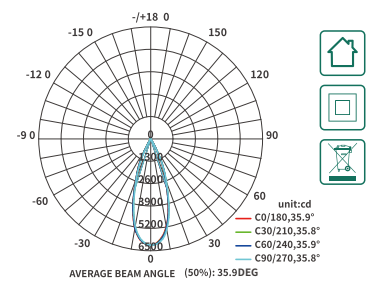

The orange markings are clickable

BACK

SKU	Power	CTT	Lumen	Dimensioni
T0114N	30W	4000K	3120lm	Ø83*L140mm
T0115N	40W	3000K	4200lm	Ø83*L160mm
T0116N	40W	3000K	4200lm	Ø83*L160mm
T0117N	40W	3000K	4200lm	Ø83*L160mm
T0118N	40W	4000K	4450lm	Ø83*L160mm
T0119N	40W	4000K	4322lm	Ø83*L160mm
T0120N	40W	4000K	4322lm	Ø83*L160mm

IP **40**
PF **0.9**
UGR **≤19**

TRL003

Lumen 2560lm/2710lm/2880lm/2980lm
Power 35W
CCT 3000K/4000K
CRI ≥9.0
Angle 36°/55°
UGR ≤19
Dimensions Ø83*L165mm
Color White/Black
Input Voltage 220V-240V
IP Protection IP40
Warranty 5 Years
Certification CE, RoHS

SKU	Power	CTT	Lumen	Dimensioni
T0302B	35W	3000K	2560lm	Ø83*L165mm
T0303B	35W	3000K	2710lm	Ø83*L165mm
T0305B	35W	4000K	2860lm	Ø83*L165mm
T0306B	35W	4000K	2980lm	Ø83*L165mm
T0302N	35W	3000K	2560lm	Ø83*L165mm