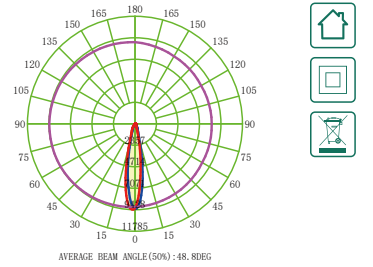

The orange markings are clickable

BACK

IP	20
PF	0.9
UGR	≤19

TRL006

Lumen	2650lm
Power	30W
CCT	3000K/4000K
CRI	≥80
Angle	24°
UGR	≤19
Dimensions	Φ105*L130mm
Color	Black
Input Voltage	220V-240V
IP Protection	IP20
Warranty	5 Anni
Certification	CE, RoHS

SKU	Potenza	CTT	Lumen	Dimensioni
T0601	35W	3000K	2650lm	Φ105*L130mm

IP	20
PF	0.9
UGR	≤19