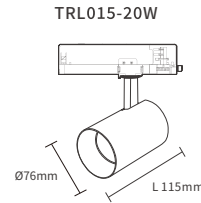

BACK ↻

TRL015

TRL001

The orange markings are clickable

BACK

- IP 20
- PF 0.9
- UGR ≤19

TRL015

Lumen	2700lm/4000lm
Power	20W/30W
CCT	3000K/4000K
CRI	≥80
Angle	36°
UGR	≤19
Dimensions	Ø76*L115mm/Ø90*L125mm
Color	White/Black
Input Voltage	220V-240V
IP Protection	IP20
Warranty	5 Years
Certification	CE, RoHS

SKU	Power	CTT	Lumen	Dimensioni
T1501B	20W	3000K	2700lm	Ø76*L115mm
T1507B	30W	4000K	4000lm	Ø90*L125mm
T1501N	20W	3000K	2700lm	Ø76*L115mm
T1507N	30W	4000K	4000lm	Ø90*L125mm

- IP 20
- PF 0.9
- UGR ≤19

TRL001

Lumen	3100lm/3080lm/3150lm/3120lm 4200lm/4450lm/4322lm/960lm 940lm/1020lm/1000lm/1710lm 1690lm/1880lm/1860lm
Power	12W/20W/30W/40W
CCT	3000K/4000K
CRI	≥80
Angle	24°/36°/55°
UGR	≤19
Dimensions	Ø55*L110mm/Ø65*L130mm Ø83*L140mm/Ø83*L160mm
Color	White/Black
Input Voltage	220V-240V
IP Protection	IP20
Warranty	3 Years
Certification	CE, RoHS

Lumen 1320lm/1330lm/2040lm/3150lm
 3148lm/3360lm/1300lm/1310lm
 2040lm/2500lm

Power 15W/30W
 CCT 3000K/4000K
 CRI ≥90
 Angle 36°/55°
 UGR ≤19
 Dimensions Ø62*L170mm/Ø80*L180mm
 Color White/Black
 Input Voltage 220V-240V
 IP Protection IP20
 Warranty 5 Years
 Certification CE, RoHS