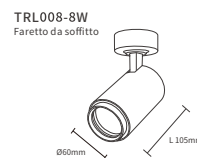

TRL008

Lumen 560lm
Power 8W
CCT 3000K
CRI ≥ 80
Angle 24°
UGR ≤ 19
Dimensions Ø60*L105mm
Color White/Black
Input Voltage 220V-240V
IP Protection IP20
Warranty 3 Years
Certification CE, RoHS