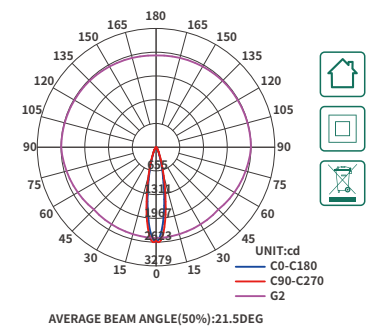

TRL016

Lumen 3300lm/3000lm
Power 30W
CCT 3000K/4000K
CRI ≥ 80
Angle 36°
UGR ≤ 19
Dimensions Ø80*L157mm
Color White
Input Voltage 220V-240V
IP Protection IP20
Warranty 3 Years
Certification CE, RoHS

SKU	Power	CTT	Lumen	Dimensioni
T1601B	30W	4000K	3300lm	Ø80*L157mm
T1602B	30W	4000K	3300lm	Ø80*L157mm
T1603B	30W	3000K	3000lm	Ø80*L157mm
T1604B	30W	3000K	3000lm	Ø80*L157mm

IP **20**
PF **0.9**
UGR **≤19**