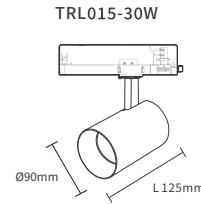

BACK ↻

TRL015

TRL001

The orange markings are clickable

BACK

- IP 20
- PF 0.9
- UGR ≤19

TRL015

Lumen	2700lm/4000lm
Power	20W/30W
CCT	3000K/4000K
CRI	≥80
Angle	36°
UGR	≤19
Dimensions	Ø76*L115mm/Ø90*L125mm
Color	White/Black
Input Voltage	220V-240V
IP Protection	IP20
Warranty	5 Years
Certification	CE, RoHS

SKU	Power	CTT	Lumen	Dimensioni
T1501B	20W	3000K	2700lm	Ø76*L115mm
T1507B	30W	4000K	4000lm	Ø90*L125mm
T1501N	20W	3000K	2700lm	Ø76*L115mm
T1507N	30W	4000K	4000lm	Ø90*L125mm

- IP 20
- PF 0.9
- UGR ≤19

TRL001

Lumen	3100lm/3080lm/3150lm/3120lm 4200lm/4450lm/4322lm/960lm 940lm/1020lm/1000lm/1710lm 1690lm/1880lm/1860lm
Power	12W/20W/30W/40W
CCT	3000K/4000K
CRI	≥80
Angle	24°/36°/55°
UGR	≤19
Dimensions	Ø55*L110mm/Ø65*L130mm Ø83*L140mm/Ø83*L160mm
Color	White/Black
Input Voltage	220V-240V
IP Protection	IP20
Warranty	3 Years
Certification	CE, RoHS

Lumen 1320lm/1330lm/2040lm/3150lm
 3148lm/3360lm/1300lm/1310lm
 2040lm/2500lm

Power 15W/30W
 CCT 3000K/4000K
 CRI ≥90
 Angle 36°/55°
 UGR ≤19
 Dimensions Ø62*L170mm/Ø80*L180mm
 Color White/Black
 Input Voltage 220V-240V
 IP Protection IP20
 Warranty 5 Years
 Certification CE, RoHS