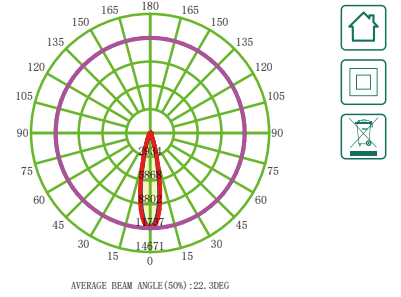

The orange markings are clickable

- IP 20
- PF 0.9
- UGR ≤19

TRL005

- Lumen 2200lm/2070lm/2690lm/2740lm
- Power 28W/35W
- CCT 3000K
- CRI ≥80
- Angle 24°
- UGR ≤19
- Dimensions Ø78*L150mm/Ø100*L180mm
- Color Black/White
- Input Voltage 220V-240V
- IP Protection IP20
- Warranty 5 Anni
- Certification CE, RoHS

SKU	Potenza	CTT	Lumen	Dimensioni
T0501B	28W	3000K	2200lm	Ø78*L150mm
T0502B	28W	3000K	2070lm	Ø78*L150mm
T0503B	35W	3000K	2690lm	Ø100*L180mm
T0501N	28W	3000K	2200lm	Ø78*L150mm
T0502N	28W	3000K	2070lm	Ø78*L150mm
T0503N	35W	3000K	2690lm	Ø100*L180mm
T0504N	35W	3000K	2740lm	Ø100*L180mm