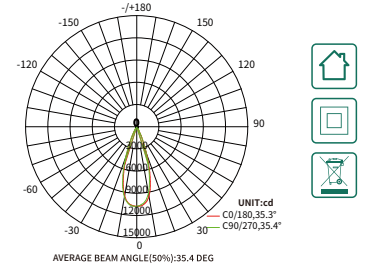

BACK ↻

TRL015

TRL001

The orange markings are clickable

BACK

- IP 20
- PF 0.9
- UGR ≤19

TRL015

Lumen	2700lm/4000lm
Power	20W/30W
CCT	3000K/4000K
CRI	≥80
Angle	36°
UGR	≤19
Dimensions	Ø76*L115mm/Ø90*L125mm
Color	White/Black
Input Voltage	220V-240V
IP Protection	IP20
Warranty	5 Years
Certification	CE, RoHS