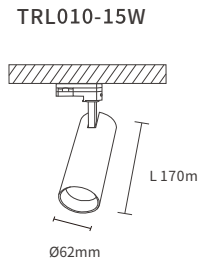

The orange markings are clickable

BACK ↻

- IP **20**
- PF **0.9**
- UGR **≤19**

TRL010

Lumen 1320lm/1330lm/2040lm/3150lm
3148lm/3360lm/1300lm/1310lm
2040lm/2500lm

Power 15W/30W
CCT 3000K/4000K
CRI ≥90
Angle 36°/55°
UGR ≤19
Dimensions Ø62*L170mm/Ø80*L180mm
Color White/Black
Input Voltage 220V-240V
IP Protection IP20
Warranty 5 Years
Certification CE, RoHS

SKU	Power	CTT	Lumen	Dimensioni
T1002B	15W	3000K	1320lm	Ø62*L170mm
T1004B	15W	4000K	1330lm	Ø62*L170mm
T1006B	30W	3000K	2040lm	Ø80*L180mm
T1009B	30W	3000K	3150lm	Ø80*L180mm
T1010B	30W	4000K	3480lm	Ø80*L180mm
T1011B	30W	4000K	3360lm	Ø80*L180mm
T1002N	15W	3000K	1300lm	Ø62*L170mm
T1004N	15W	4000K	1310lm	Ø62*L170mm
T1006N	30W	3000K	2040lm	Ø80*L180mm
T1008N	30W	4000K	2500lm	Ø80*L180mm