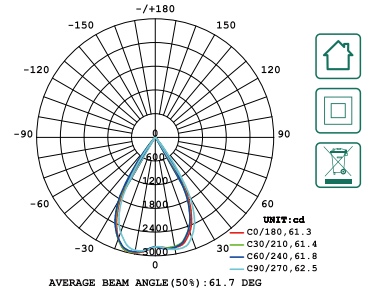

The orange markings are clickable

BACK ↻

TRL003

TRL004

The orange markings are clickable

BACK ↻

- IP **20**
- PF **0.9**
- UGR **≤19**

TRL010