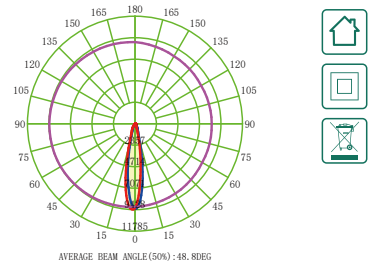

TRL007

Lumen	2650lm
Power	28W/35W
CCT	3000K
CRI	≥80
Angle	24°
UGR	≤19
Dimensions	Φ105*L130mm
Color	Black
Input Voltage	220V-240V
IP Protection	IP20
Warranty	5 Anni
Certification	CE, RoHS

SKU	Potenza	CTT	Lumen	Dimensioni
T0701	35W	3000K	2650lm	Φ105*L130mm