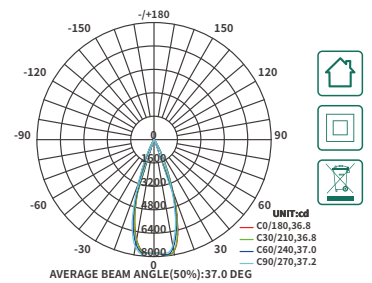

TRL001

Lumen	3100lm/3080lm/3150lm/3120lm 4200lm/4450lm/4322lm/960lm 940lm/1020lm/1000lm/1710lm 1690lm/1880lm/1860lm
Power	12W/20W/30W/40W
CCT	3000K/4000K
CRI	≥80
Angle	24°/36°/55°
UGR	≤19
Dimensions	Ø55*L110mm/Ø65*L130mm Ø83*L140mm/Ø83*L160mm
Color	White/Black
Input Voltage	220V-240V
IP Protection	IP20
Warranty	3 Years
Certification	CE, RoHS